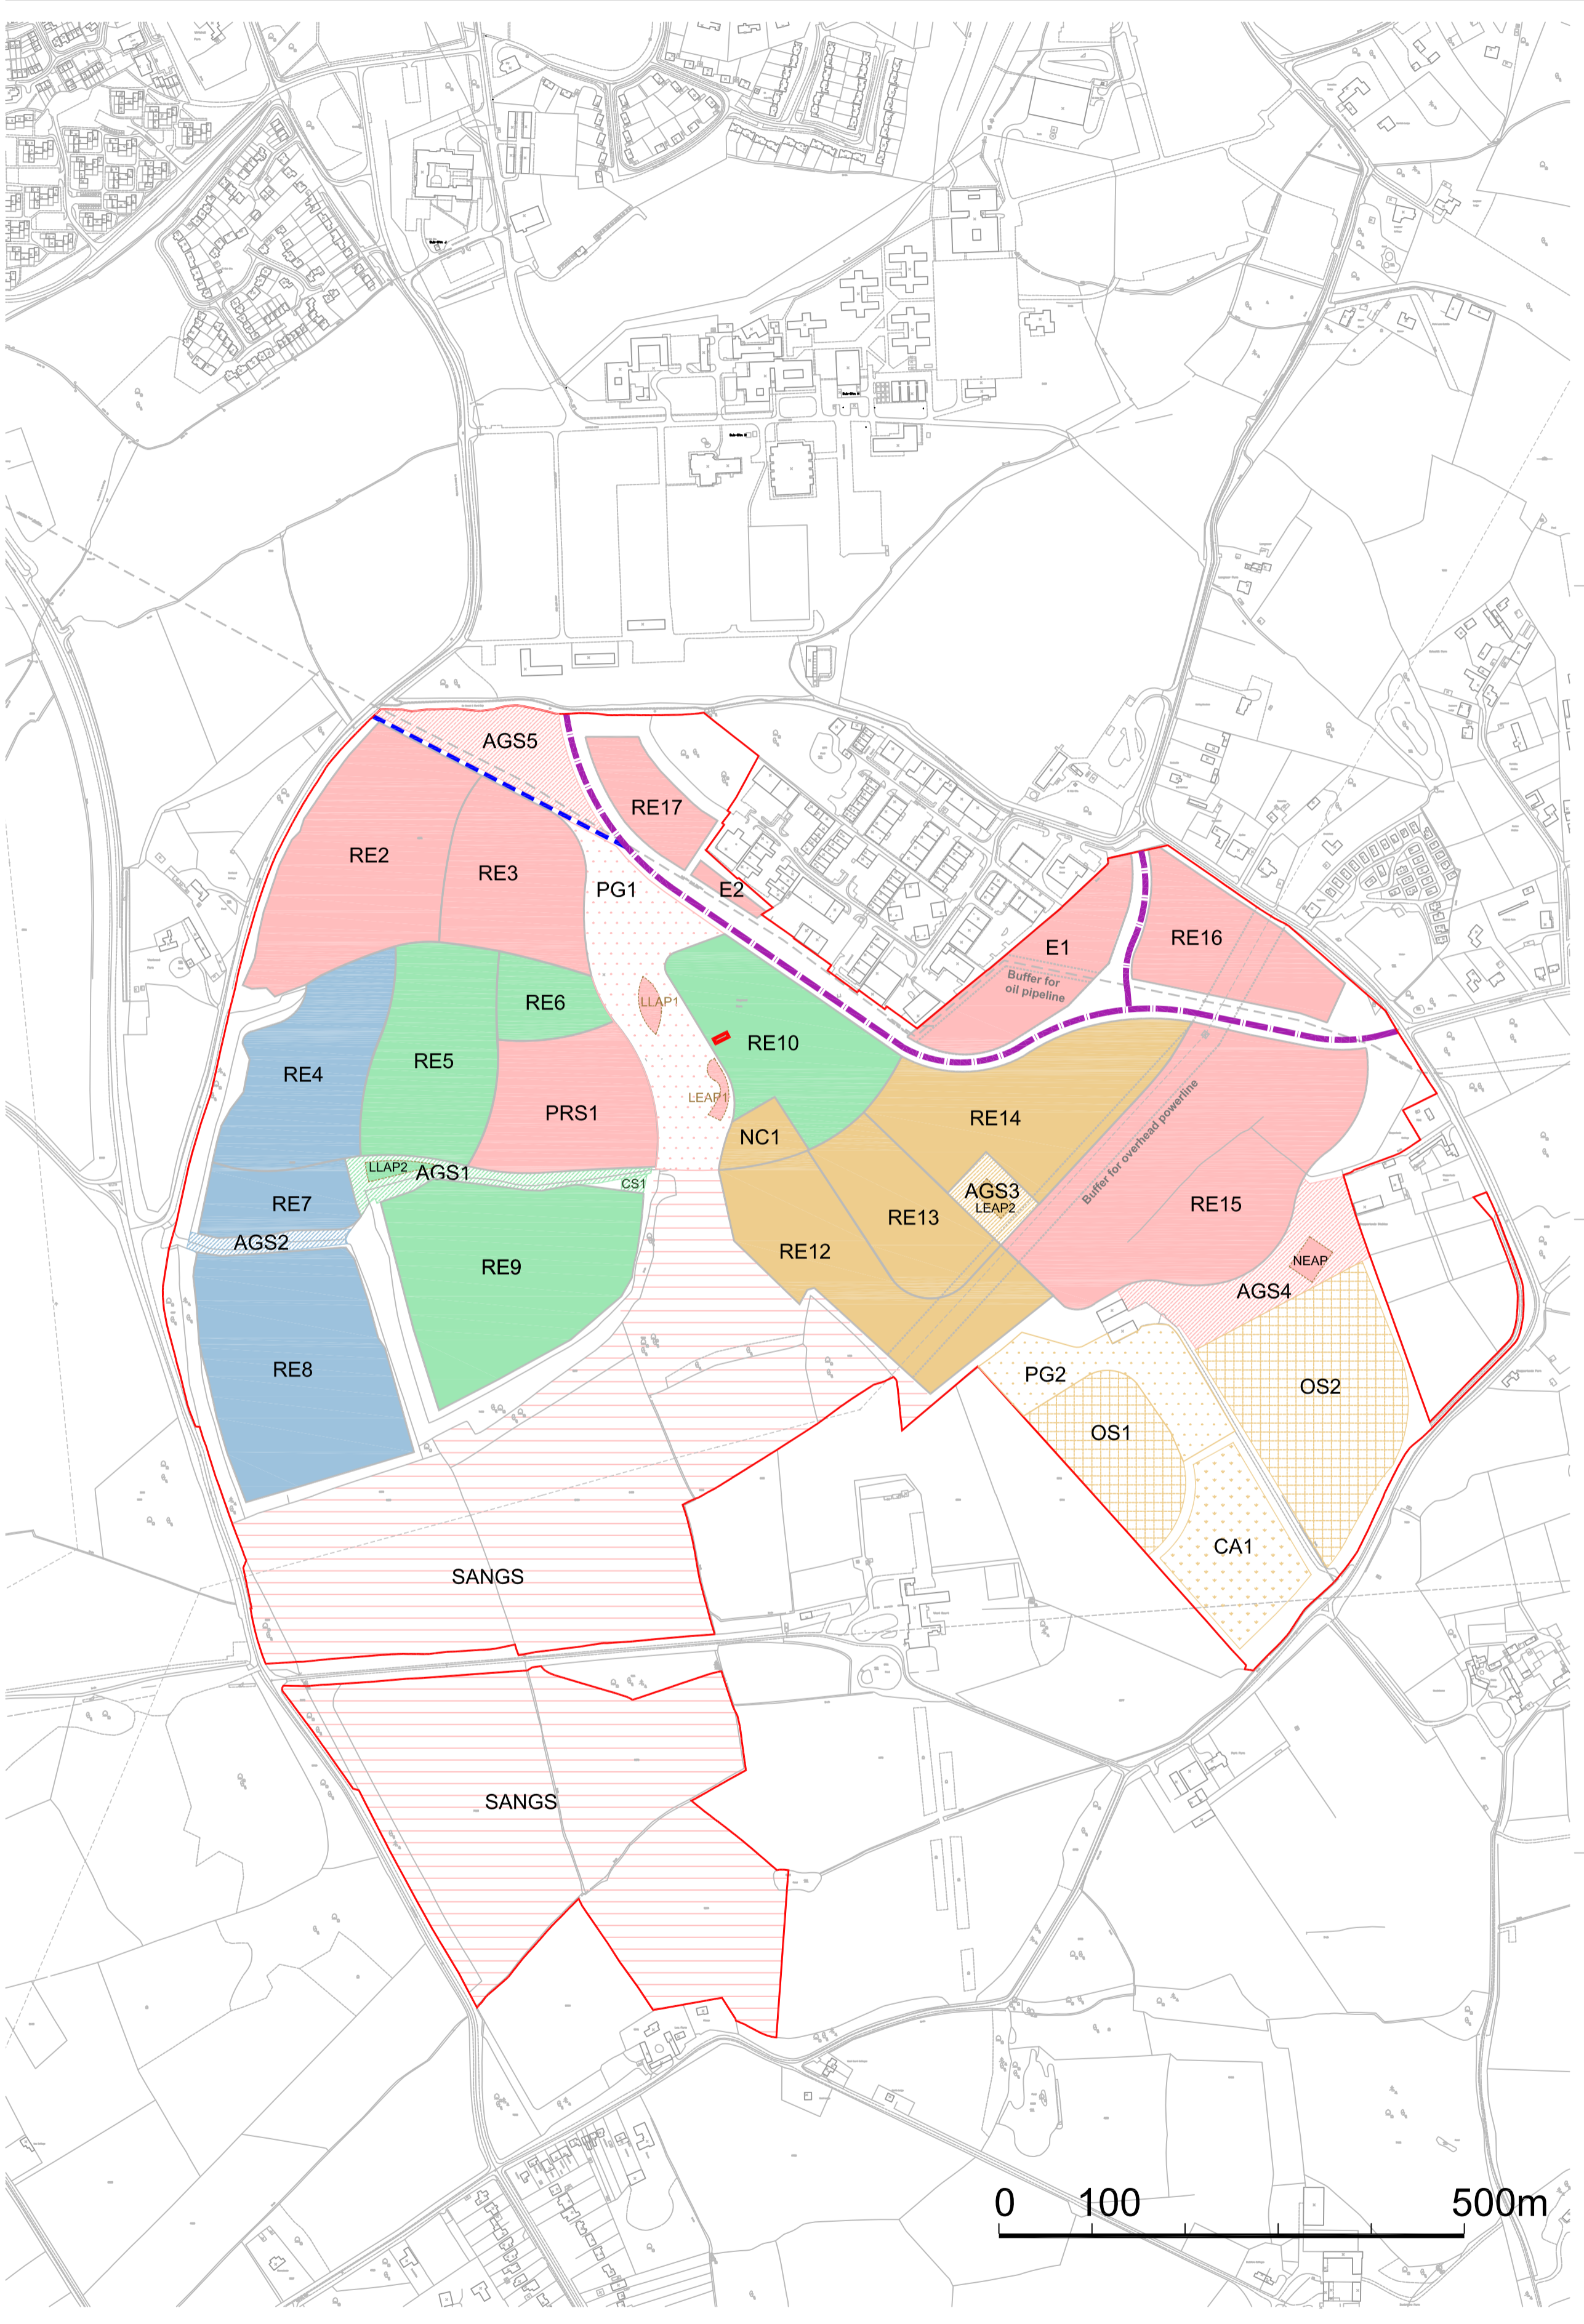

Hogwood Garden Village

Part of the Arborfield Garrison Strategic Development Location, Wokingham

Parameter Plan F: Order of the Development

- Key:**
- Planning Application Boundary
 - Development Order 1
 - Development Order 2
 - Development Order 3
 - Development Order 4
 - Nine Mile Ride Extension to be delivered through CIL (Indicative Only)
 - Interim Vehicular Link to Sheerlands Road to be provided if connection to Garrison site is not yet available (Indicative Only)

This page is intentionally left blank